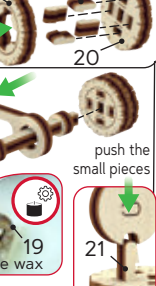

# MANUAL MB-007

This tool is for pushing the small pieces out of the board. Also may be used for disassembly.

2

3

4

5

6

7