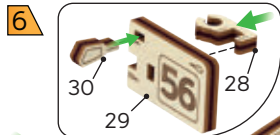

# MANUAL MB-007

This tool is for pushing the small pieces out of the board. Also may be used for disassembly.

2

3

4

5

6

7